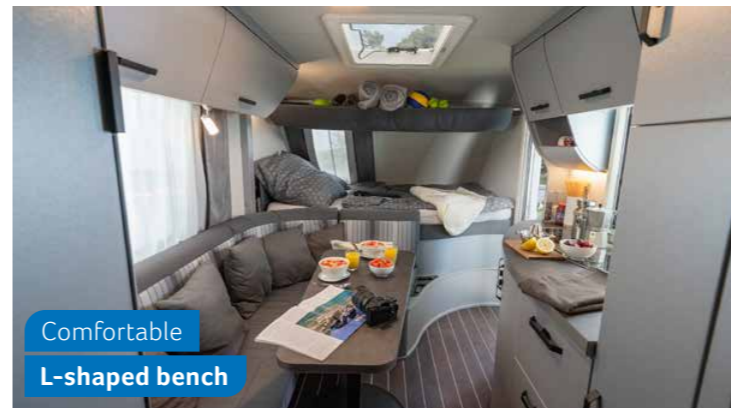

Comfortable
L-shaped bench

480 QL. Versatile room layout with a modern colour scheme creates a dynamic atmosphere.