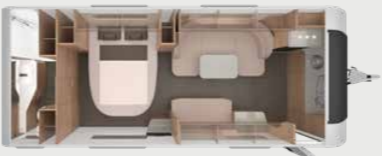

Comes with the gas-free
E.POWER package as standard

650 PXB

Colour options:
CAMPOVOLO GREY or WHITE.